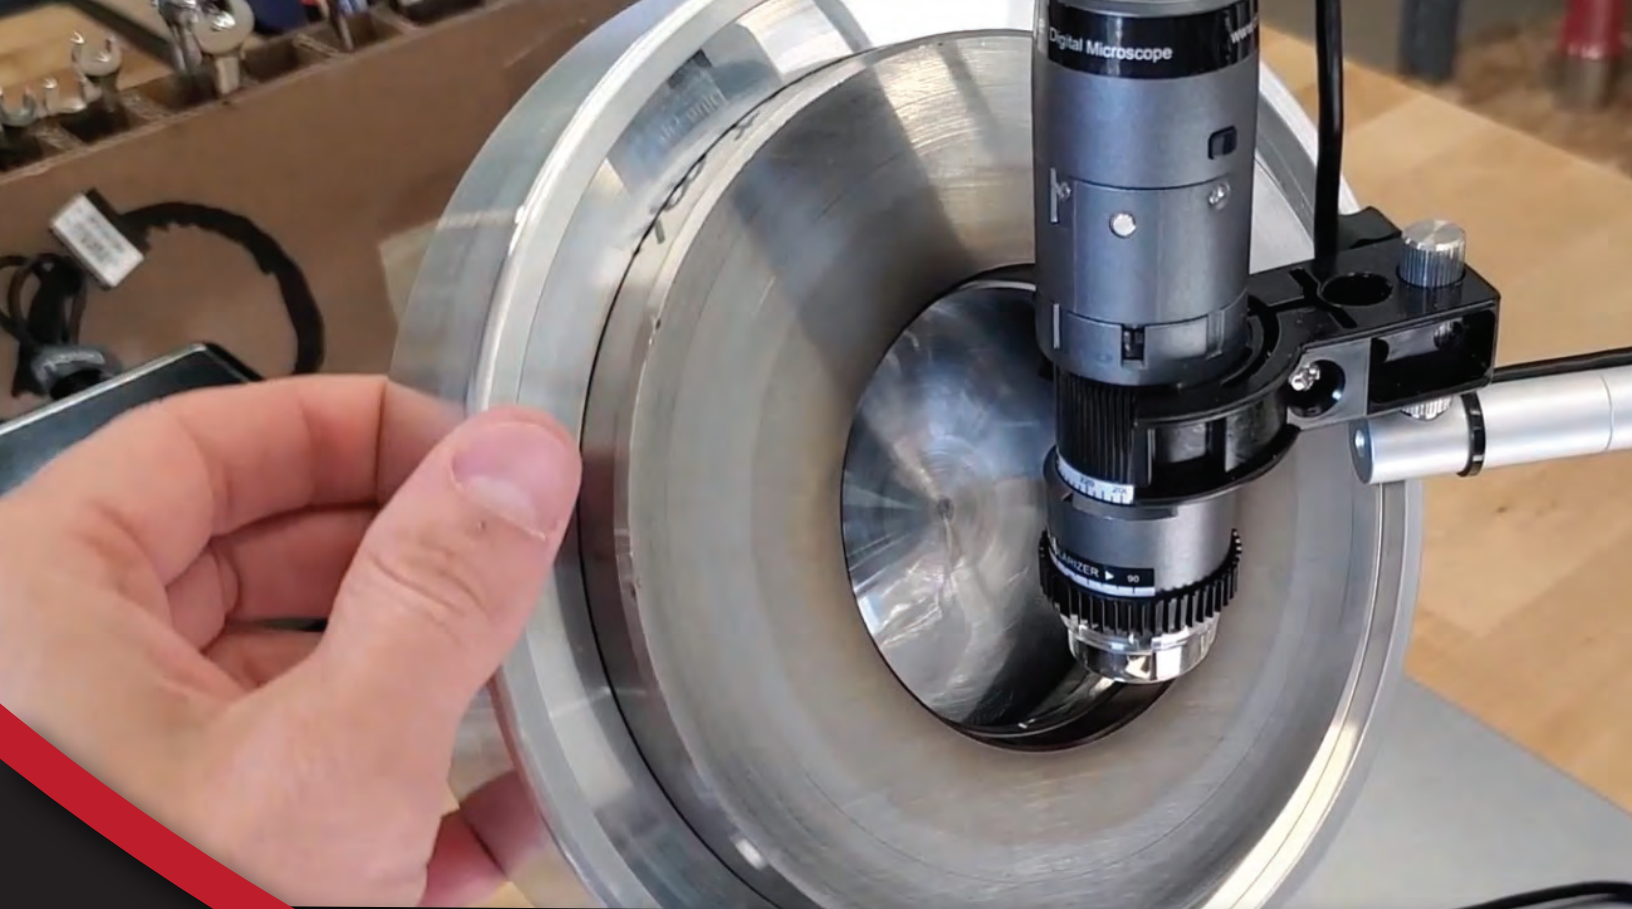

Too/VIEW™

Features:

- Complete hardware & digital microscope software computer package
- Tool rest for large, round, or odd shaped parts
- Digital microscope at 10~50X, 200X
- LED magnification lamp at 2.25X
- Maple table top and bench

Benefits:

- Combines individual pieces of inspection equipment into a compact system
- Manual inspection or digital measurement
- Innovative Die Holder allows for radial viewing

Intergrated Packaging Solutions
15680 West 6th Ave Frontage Rd
Golden, CO 80401
USA

sales-service@intpacsol.com

+1 (303) 426-4881

www.intpacsol.com